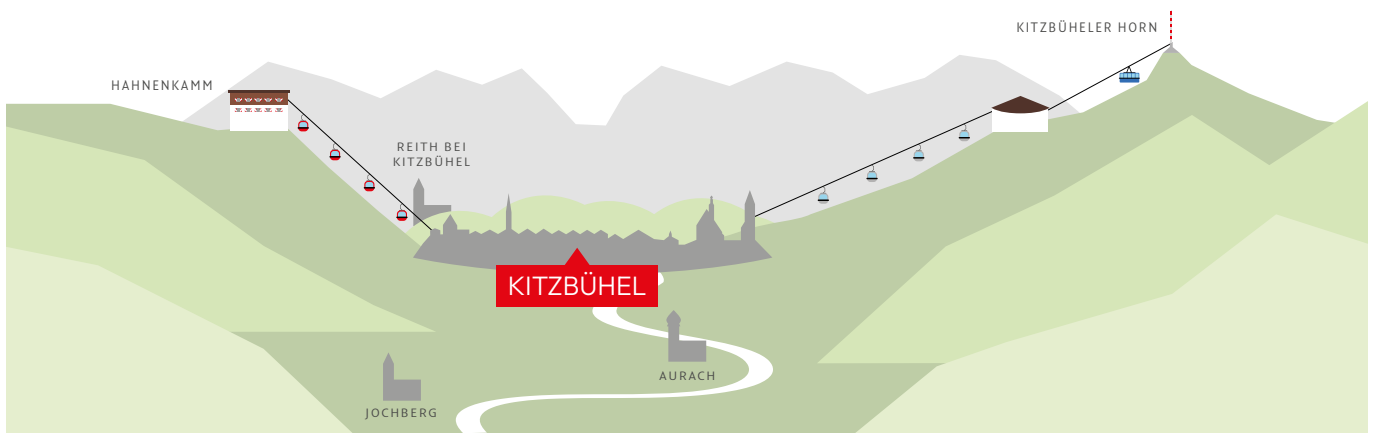

ÜBERBLICK UNTERKÜNPFTE IN KITZBÜHEL OVERVIEW ACCOMMODATIONS IN KITZBÜHEL

HOTEL | HOTEL	05
GASTHOF - BERGGASTHOF - BERGHÜTTE | INN - MOUNTAIN INN	08
PENSION - PRIVATZIMMER | BED AND BREAKFAST	09
APPARTEMENT | APARTMENT	12
HAUS - CHALET | HOUSE - CHALET	22
BAUERNHOF | FARMHOUSE	22
HOSTEL - CAMPING | HOSTEL - CAMPING	24

SIEHE WEITERE UNTERKÜNPFTE | MORE ACCOMMODATION